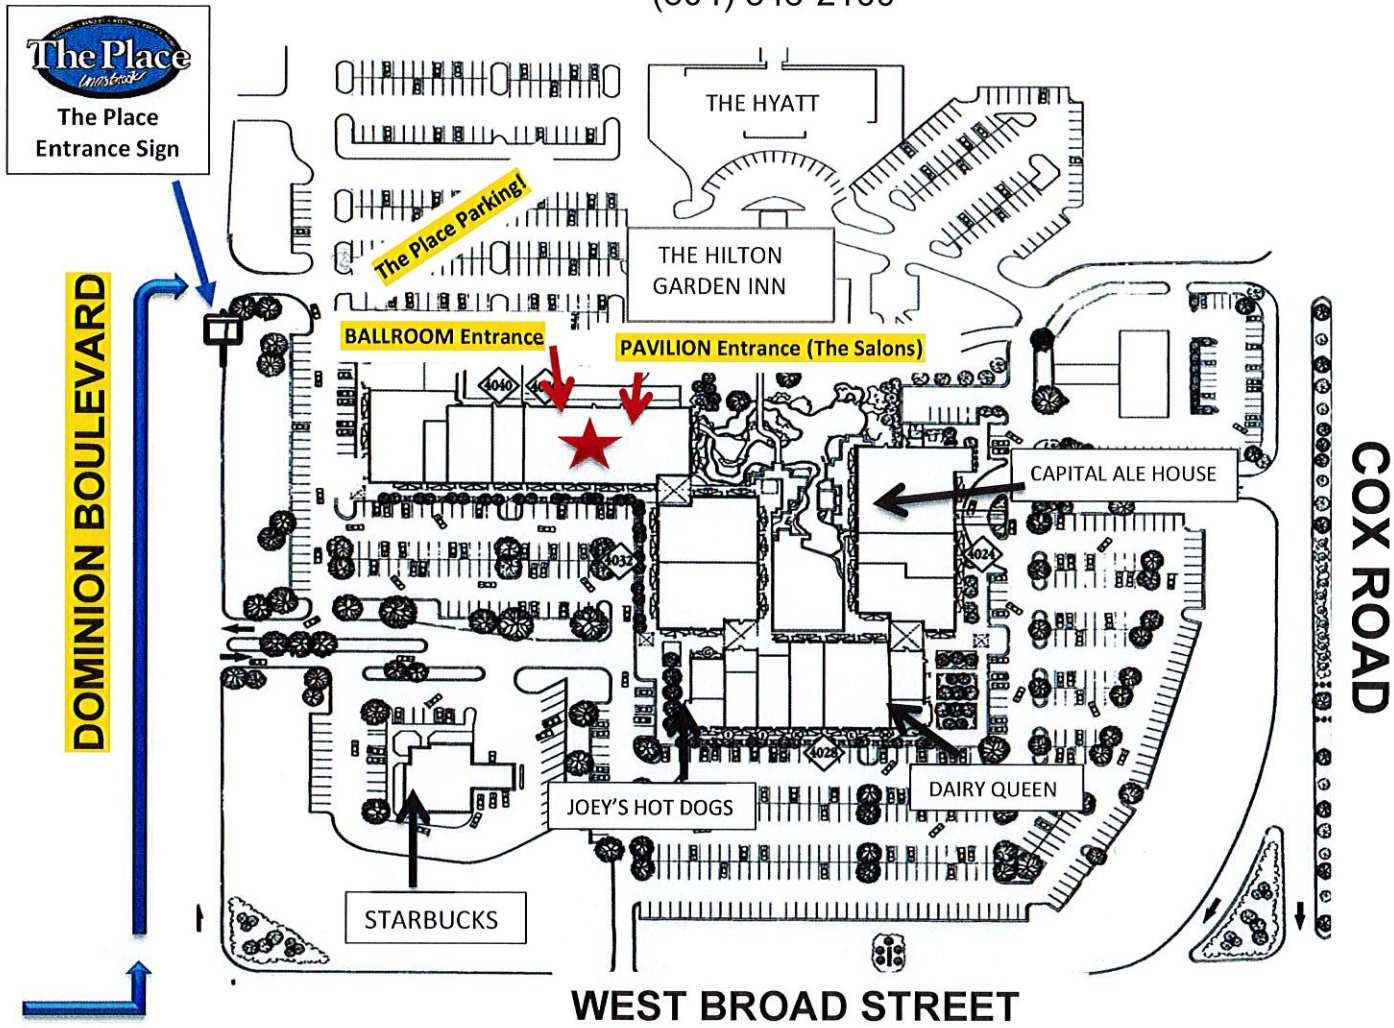

# Directions

For GPS directions, please search for “The Place at Innsbrook” rather than our physical address.

We are located in The Innsbrook Shoppes on West Broad Street, between Cox Road and Dominion Blvd, directly next to The Hilton Garden Inn.

From Washington D.C. / Fredericksburg:

95 South to 295W (toward Charlottesville)

64 East to Richmond Exit 178B

From Petersburg or South of Richmond:

64 West to Richmond Exit 178B

OR

288 to 64 East (this is where 288 ends)

64 East to Richmond Exit 178B

From Virginia Beach:

64 West to 295 W Charlottesville

64 East to Richmond Exit 178B

- Once on Broad Street, take the immediate left at the first light onto Dominion Blvd.
- Starbucks is on the corner.
- Turn right at the second shopping center entrance off Dominion Blvd.
- The Place is in the shopping center directly beside The Hilton Garden Inn

## Please follow these directions!

Use Our Business name "The Place at Innsbrook" to map search us instead of our physical address. The directions by business name will lead you right to us!

- Take exit 178B to merge onto US-250 E toward Richmond. Once on Broad Street you are going East.
- Turn left at the first light (Dominion Blvd.)
- You will see a Starbucks on the corner.
- **The Place is the second entrance on the right once you have turned on Dominion Blvd.**
- If you reach Sadler Rd, you've gone a little too far.